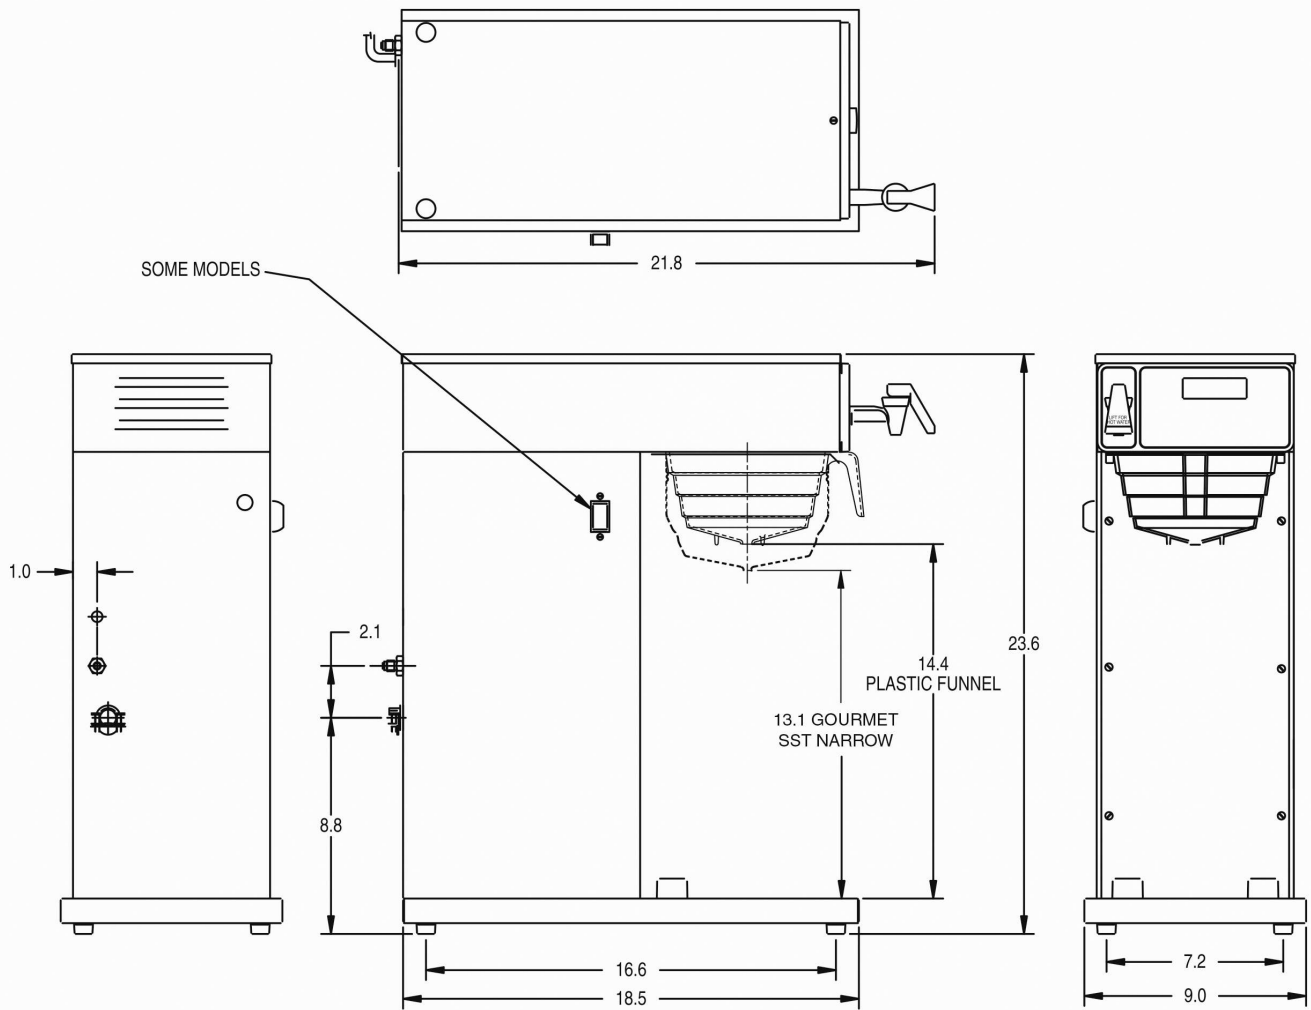

Created on:  
09/26/2019

|         | Unit    |          |          | Shipping |          |          |            |                       |
|---------|---------|----------|----------|----------|----------|----------|------------|-----------------------|
|         | Width   | Height   | Depth    | Width    | Height   | Depth    | Weight     | Volume                |
| English | 9.0 in. | 23.6 in. | 22.5 in. | 11.9 in. | 29.0 in. | 25.8 in. | 34.550 lbs | 4.581 ft <sup>3</sup> |
| Metric  | 22.9 cm | 59.9 cm  | 57.2 cm  | 30.2 cm  | 73.7 cm  | 65.5 cm  | 15.672 kgs | 0.130 m <sup>3</sup>  |