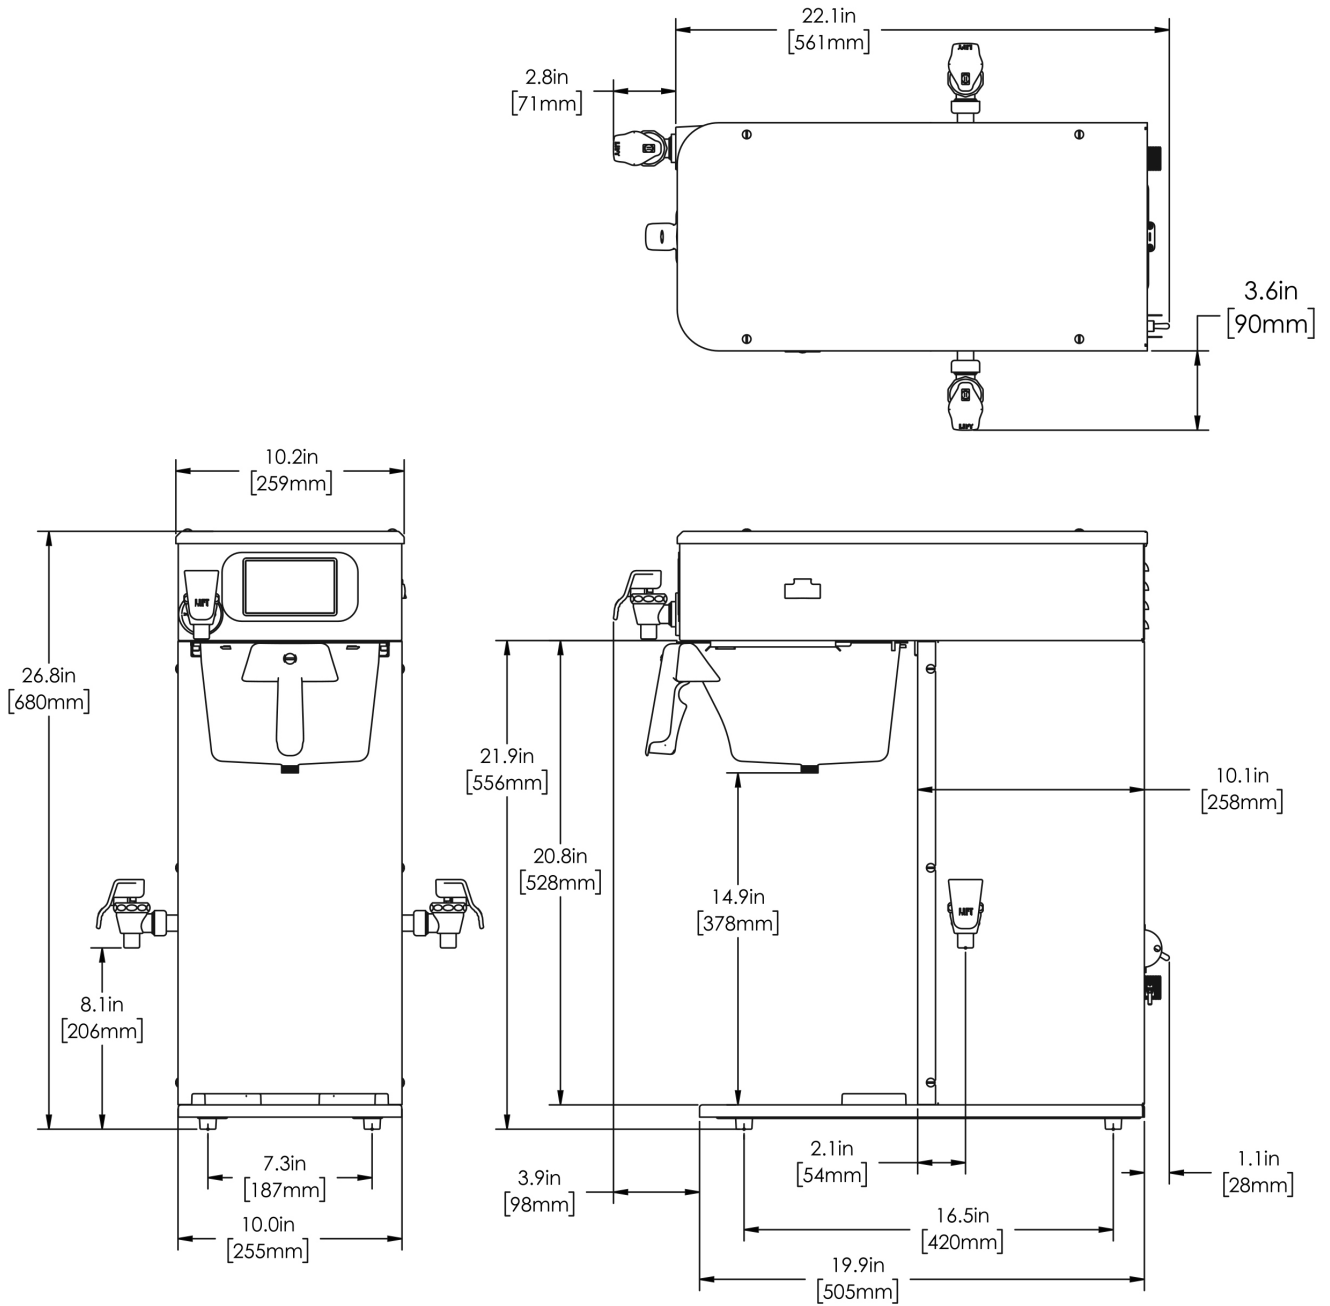

## Specifications

**Product #:** 53300.0500

**Water Access:** Plumbed

**Finish:** Stainless

**Funnel:** Stainless Steel

**Faucet:** Variable

**Sprayhead:** Silicone-17Holes

Created on:  
09/26/2019

	Unit			Shipping				
	Width	Height	Depth	Width	Height	Depth	Weight	Volume
English	10.0 in.	26.8 in.	22.1 in.	-	-	-	53.710 lbs	-
Metric	25.4 cm	68.1 cm	56.1 cm	-	-	-	24.363 kgs	-